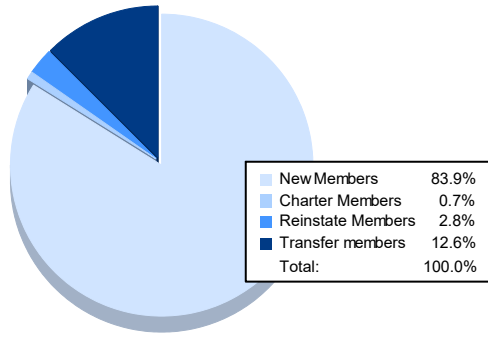

Year	New Clubs	Dropped Clubs	Gain/ Loss Clubs	New Members	Charter Members	Reinstate Members	Transfer Members	Total Member Added	Total Members Dropped	Gain/ Loss Members
2017-2018	1	1	0	92	21	1	10	124	182	-58
2018-2019	0	1	-1	89	3	4	7	103	176	-73
2019-2020	0	1	-1	82	1	6	6	95	166	-71
2020-2021	0	0	0	48	1	3	16	68	166	-98
2021-2022	0	5	-5	120	1	4	18	143	158	-15
<b>Average</b>	<b>0</b>	<b>2</b>	<b>-1</b>	<b>86</b>	<b>5</b>	<b>4</b>	<b>11</b>	<b>107</b>	<b>170</b>	<b>-63</b>

### Membership Composition June 2022 Cumulative