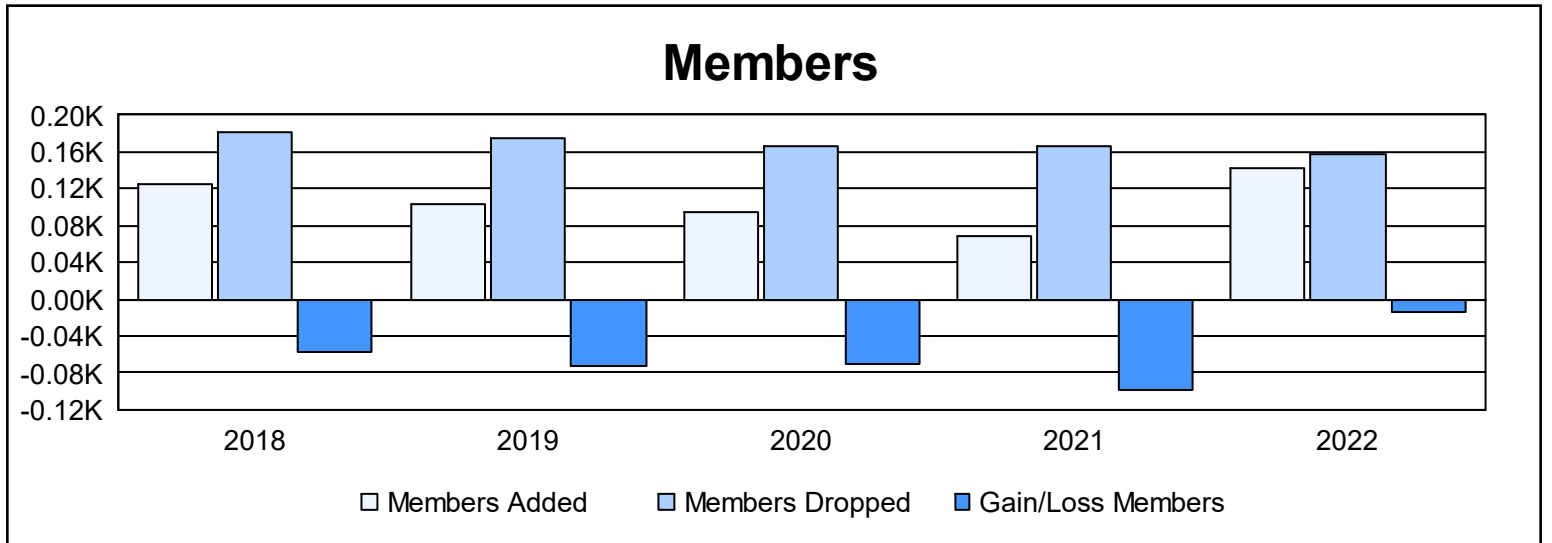

Year	New Clubs	Dropped Clubs	Gain/ Loss Clubs	New Members	Charter Members	Reinstate Members	Transfer Members	Total Member Added	Total Members Dropped	Gain/ Loss Members
2017-2018	1	1	0	92	21	1	10	124	182	-58
2018-2019	0	1	-1	89	3	4	7	103	176	-73
2019-2020	0	1	-1	82	1	6	6	95	166	-71
2020-2021	0	0	0	48	1	3	16	68	166	-98
2021-2022	0	5	-5	120	1	4	18	143	158	-15
<b>Average</b>	<b>0</b>	<b>2</b>	<b>-1</b>	<b>86</b>	<b>5</b>	<b>4</b>	<b>11</b>	<b>107</b>	<b>170</b>	<b>-63</b>

### Membership Composition June 2022 Cumulative