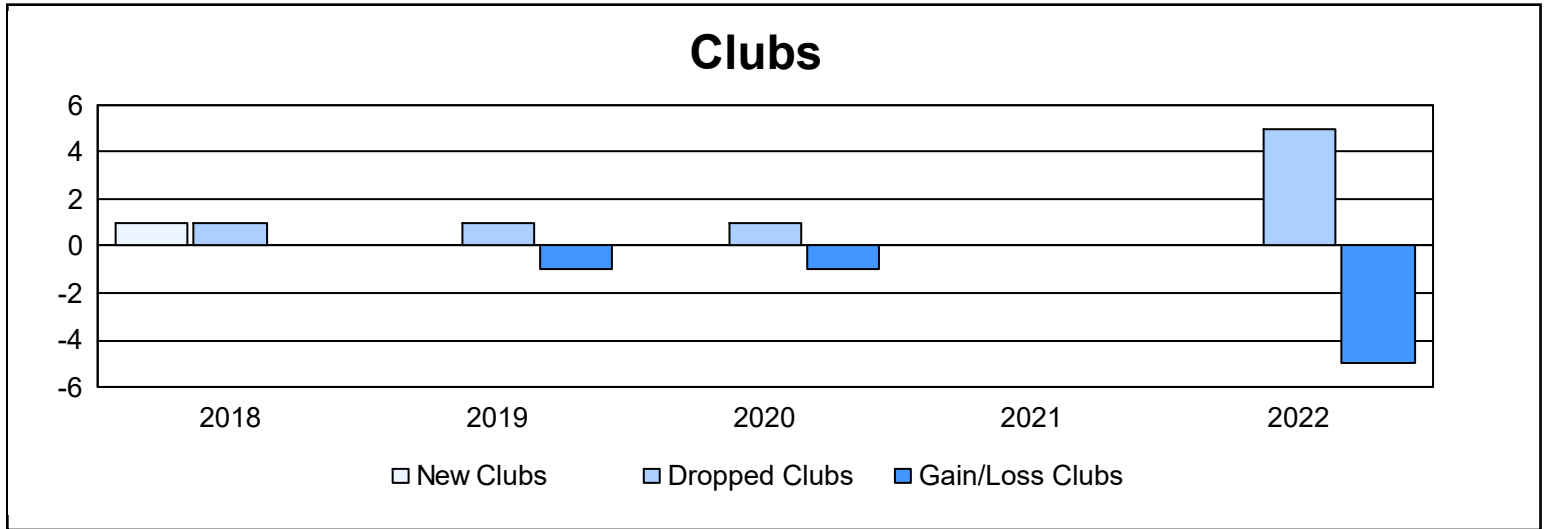

Year	New Clubs	Dropped Clubs	Gain/ Loss Clubs	New Members	Charter Members	Reinstate Members	Transfer Members	Total Member Added	Total Members Dropped	Gain/ Loss Members
2017-2018	1	1	0	92	21	1	10	124	182	-58
2018-2019	0	1	-1	89	3	4	7	103	176	-73
2019-2020	0	1	-1	82	1	6	6	95	166	-71
2020-2021	0	0	0	48	1	3	16	68	166	-98
2021-2022	0	5	-5	120	1	4	18	143	158	-15
<b>Average</b>	<b>0</b>	<b>2</b>	<b>-1</b>	<b>86</b>	<b>5</b>	<b>4</b>	<b>11</b>	<b>107</b>	<b>170</b>	<b>-63</b>

### Membership Composition June 2022 Cumulative